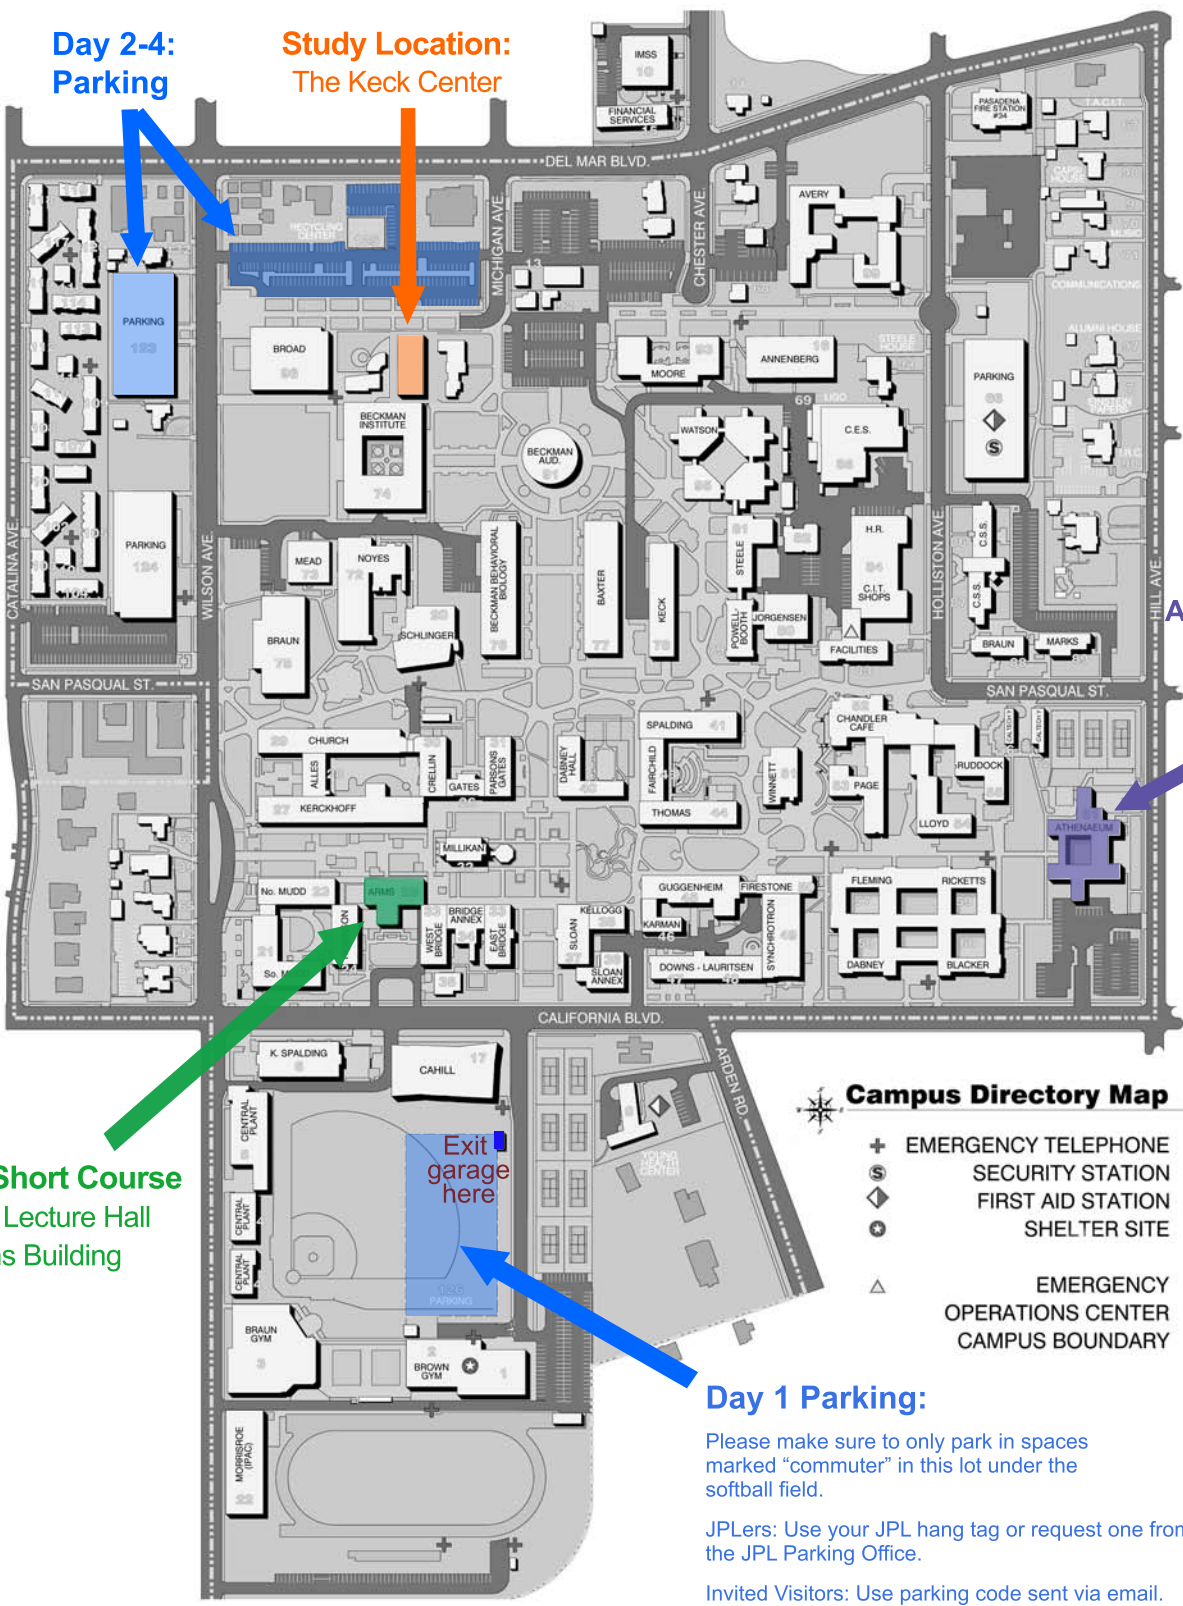

RONALD AND MAXINE LINDE CENTER FOR GLOBAL ENVIRONMENTAL SCIENCE

Workshop: Towards Addressing Major Gaps in the Global Methane Budget

May 22 - 25, 2017

Athenaeum:
Lunch and dinner held here

Day 1: Short Course
Sharp Lecture Hall
Arms Building

Day 1 Parking:

Please make sure to only park in spaces marked "commuter" in this lot under the softball field.

JPLers: Use your JPL hang tag or request one from the JPL Parking Office.

Invited Visitors: Use parking code sent via email.